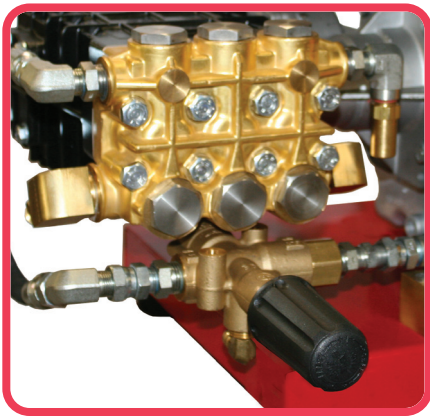

What do
Allison
IRON HORSE

BIG-BLOCK

**40HP KOHLER
DUAL GUN SYSTEMS
look like?**

**VERY
INTIMIDATING!**

AVAILABLE MODELS:

From 7 to 14 GPM

From 2,000 to 4,000 PSI

**SEVERE
DUTY
PUMPS**